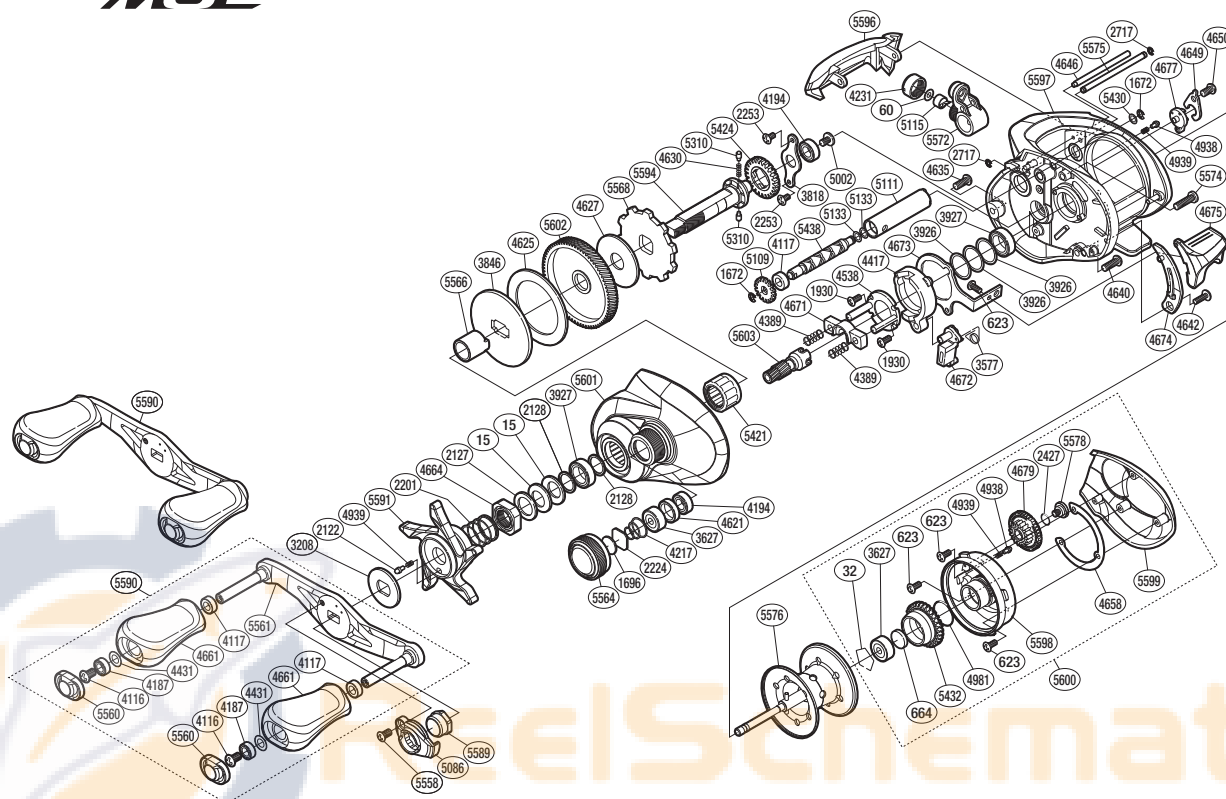

SHIMANO

CHRONARCH
MGL

SA-RB

CH MGL-151HG

Please note that the number of adjusting washers may not be the same as shown in the exploded views. (Adjustment will vary with each individual product.)

(51RH29C151X)

Part No.	Description	Part No.	Description	Part No.	Description
BNT0015	Drag Spring Washer	BNT4431	Washer	BNT5310	Idle Gear Pin
BNT0032	Bearing Retainer	BNT4538	Clutch Cam Retainer	BNT5421	Roller Clutch Bearing
BNT0060	Spacer	BNT4621	Bearing Spacer	BNT5424	Idle Gear
BNT0623	Screw	BNT4625	Drag Washer	BNT5430	Washer
BNT0664	Spacer B	BNT4627	Drag Washer	BNT5432	Brake Pipe Gear
BNT1672	E Lock	BNT4630	Idle Gear Spring	BNT5438	Worm Shaft
BNT1696	Cast Control Spacer	BNT4635	Screw	BNT5558	Screw
BNT1930	Screw	BNT4640	Screw	BNT5560	Handle Knob Seal
BNT2122	Click Pin	BNT4642	Screw	BNT5561	Handle Shank Assembly
BNT2127	Star Drag Spacer	BNT4646	Stabilizer Bar	BNT5564	Cast Control Cap
BNT2128	Bearing Washer	BNT4649	Cam Lever Retainer	BNT5566	Roller Clutch Inner Tube
BNT2201	Star Drag Spring	BNT4650	Screw	BNT5568	Anti-Reverse Ratchet
BNT2224	Spool Tension Spacer	BNT4658	Washer	BNT5572	Line Guide
BNT2253	Screw	BNT4661	Handle Knob	BNT5574	Screw
BNT2427	O Ring	BNT4664	Star Drag Nut	BNT5575	Line Guard
BNT2717	E Lock	BNT4671	Yoke	BNT5576	Spool Assembly
BNT3208	Star Drag Click Plate	BNT4672	Clutch Pawl	BNT5578	Screw
BNT3577	Clutch Pawl Spring	BNT4673	Clutch Plate	BNT5589	Handle Nut
BNT3627	Ball Bearing	BNT4674	Clutch Bar Guide	BNT5590	Handle Assembly
BNT3818	Drive Shaft Retainer	BNT4675	Quick-Fire li Clutch Bar	BNT5591	Star Drag
BNT3846	Key Washer	BNT4677	Side Plate Cam Lever	BNT5594	Drive Shaft
BNT3926	Washer	BNT4679	Br Dial	BNT5596	Level Wind Protector
BNT3927	Ball Bearing	BNT4938	Click Pin	BNT5597	Frame
BNT4116	Screw	BNT4939	Click Spring	BNT5598	Brake Case
BNT4117	Bushing	BNT4981	O Ring	BNT5599	Right Side Plate
BNT4187	Ball Bearing	BNT5002	Screw	BNT5600	Right Side Plate Assembly
BNT4194	Ball Bearing	BNT5086	Handle Retainer	BNT5601	Left Side Plate
BNT4217	Spool Tension Spring	BNT5109	Idle Gear	BNT5602	Drive Gear
BNT4231	Pawl Cap	BNT5111	Level Wind Guard	BNT5603	Pinion Gear
BNT4389	Yoke Spring	BNT5115	Line Guide Pawl		
BNT4417	Clutch Cam	BNT5133	Washer	BNT4692	B-100 Oil (accessory)